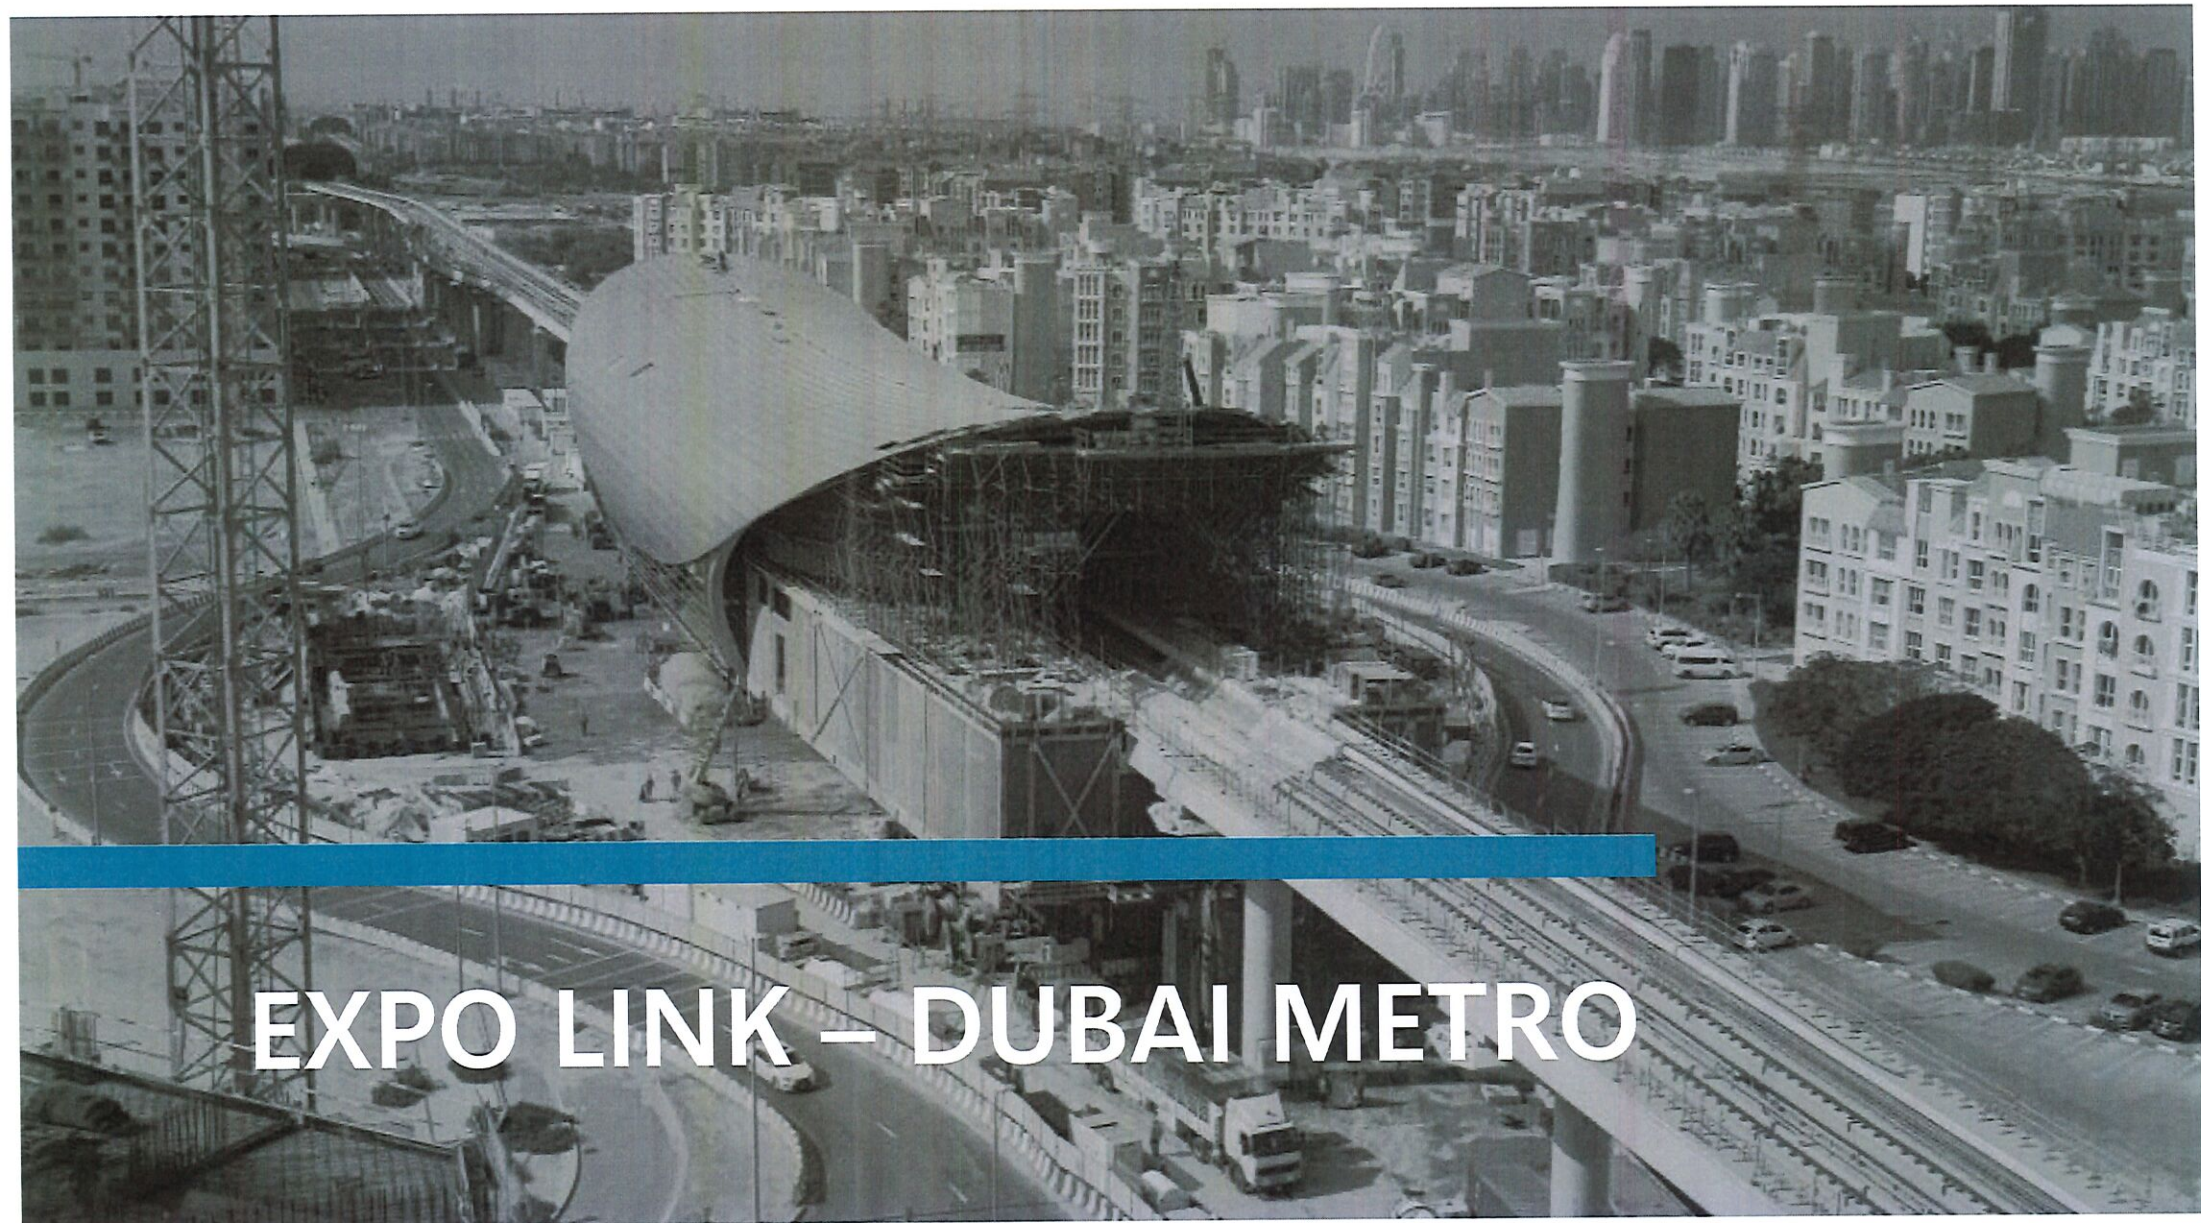

OUR PROJECTS

EXPO LINK – DUBAI METRO

HASSAYAN ENERGY CLEAN COAL PLANT

An aerial photograph of the Noor Energy Solar Park in Morocco, showing rows of solar panels stretching across a vast desert landscape under a bright orange sunset sky. A blue horizontal bar is positioned above the text.